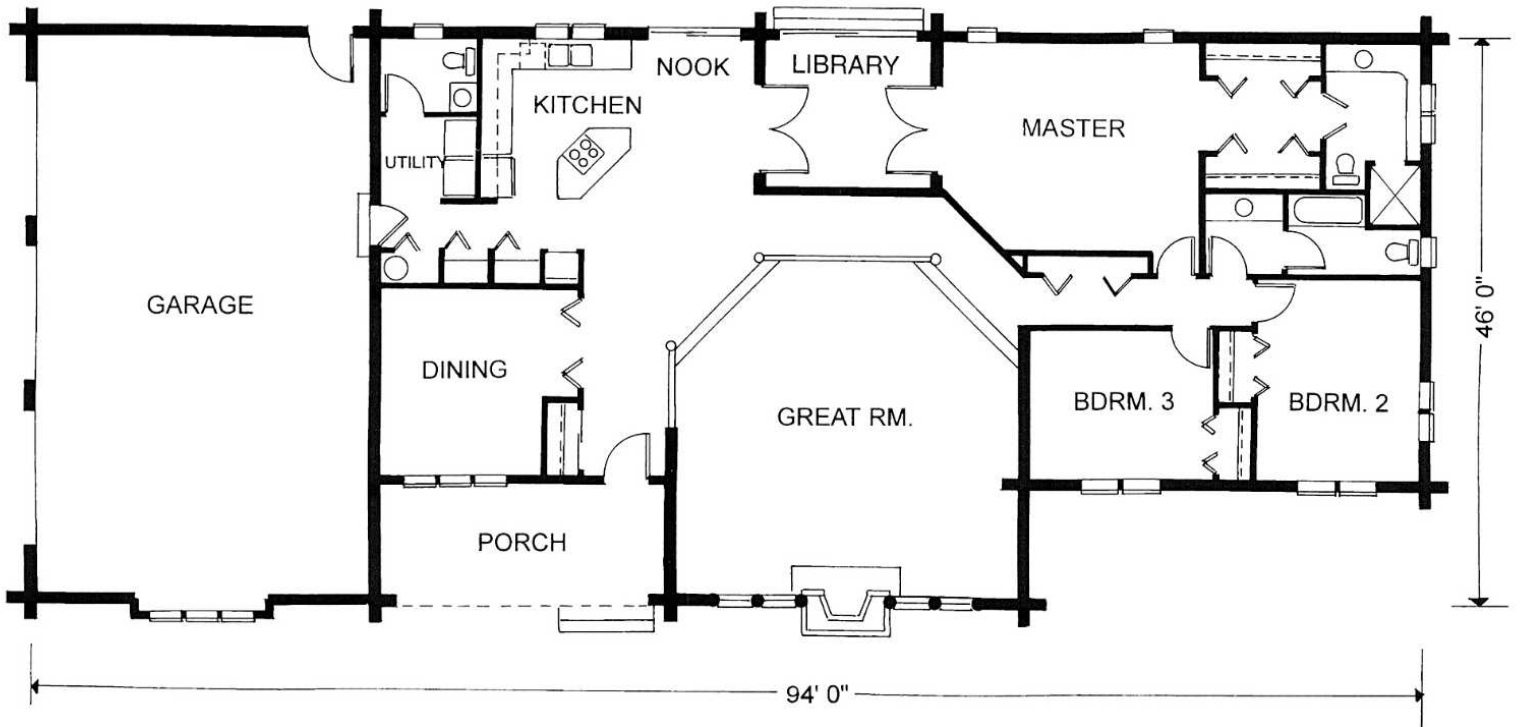

THE VALLEY SPRINGS

THE VALLEY SPRINGS

This home makes the most of its single level. Its living area includes a kitchen, great room, and dining room. It has three bedrooms, including a master bedroom that features a den/office and a walk-through closet.

TOTAL LIVING AREA: 2,322 SQUARE FEET.

MAIN LEVEL