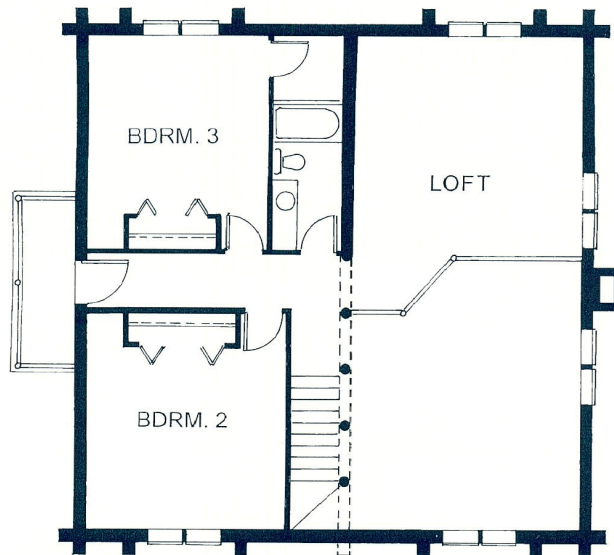

THE STAR VALLEY

MAIN LEVEL

THE STAR VALLEY

This easy-to-take-care-of home has just the right amount of living space, including a grand fireplace that warms both the kitchen and the great room. The master bedroom is close by, and the upstairs can be configured as two or three bedrooms, or an office.

TOTAL LIVING AREA: 2,275 SQUARE FEET.

UPPER LEVEL (OPTION A)

UPPER LEVEL (OPTION B)