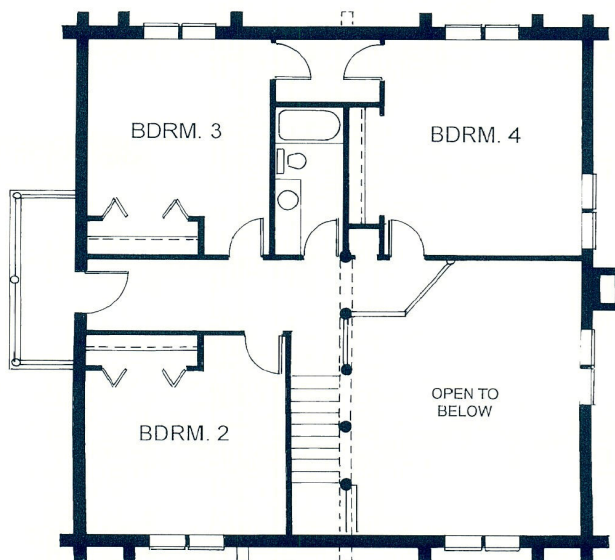

THE STAR VALLEY

MAIN LEVEL

THE STAR VALLEY

This easy-to-take-care-of home has just the right amount of living space, including a grand fireplace that warms both the kitchen and the great room. The master bedroom is close by, and the upstairs can be configured as two or three bedrooms, or an office.

TOTAL LIVING AREA: 2,275 SQUARE FEET.

UPPER LEVEL (OPTION A)

UPPER LEVEL (OPTION B)