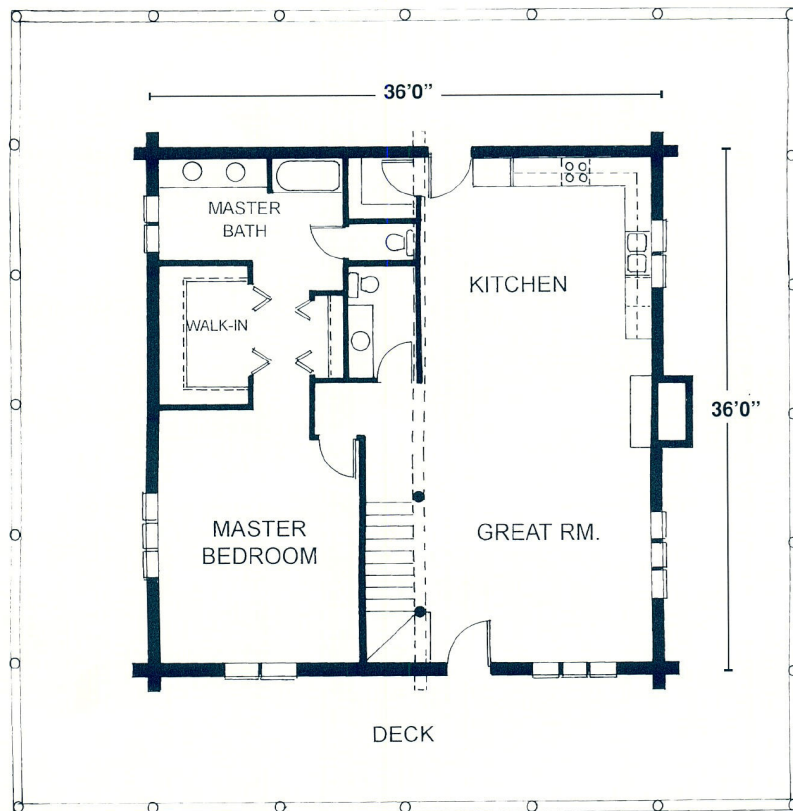

THE STAR VALLEY

MAIN LEVEL

THE STAR VALLEY

This easy-to-take-care-of home has just the right amount of living space, including a grand fireplace that warms both the kitchen and the great room. The master bedroom is close by, and the upstairs can be configured as two or three bedrooms, or an office.

TOTAL LIVING AREA: 2,275 SQUARE FEET.

UPPER LEVEL (OPTION A)

UPPER LEVEL (OPTION B)