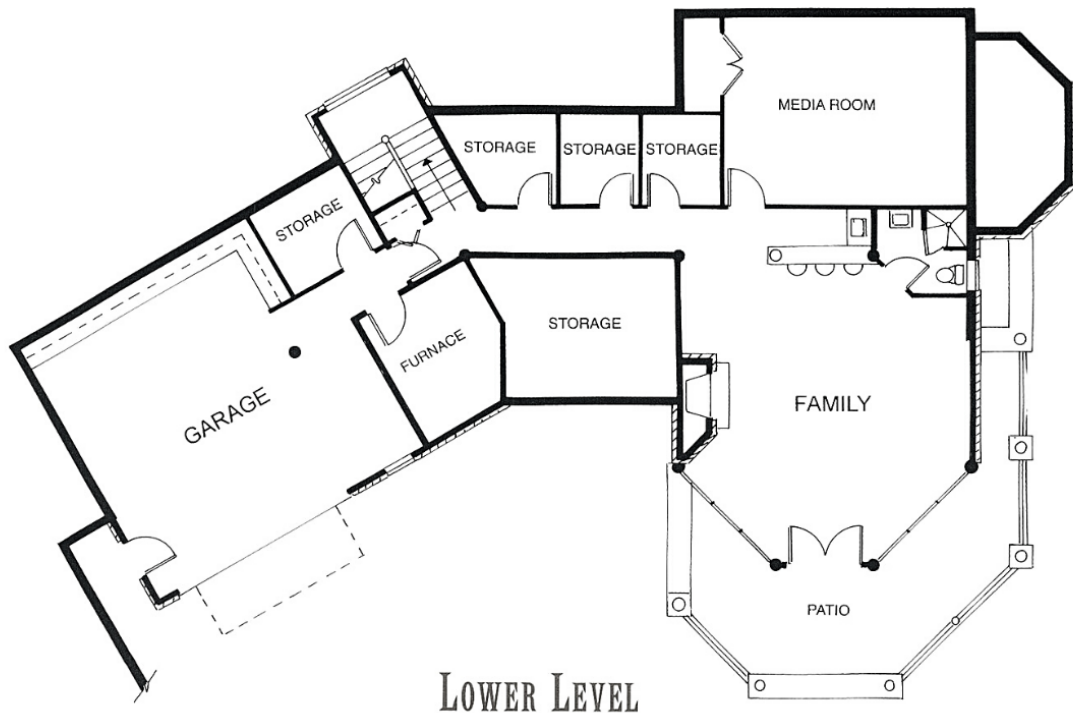

THE TELLURIDE

MAIN LEVEL

THE TELLURIDE

This spacious, three-level home combines contemporary styling with a rustic feel. The main floor has three bedrooms, a kitchen/dining area, laundry facilities and great room. Upstairs: an honest-to-goodness bunkroom, plus bathroom, and storage area. And on the lower level: a huge family room, a media room, a full bath, wet bar and an additional fireplace.

TOTAL LIVING AREA: 5,209 SQUARE FEET.

LOWER LEVEL

UPPER LEVEL