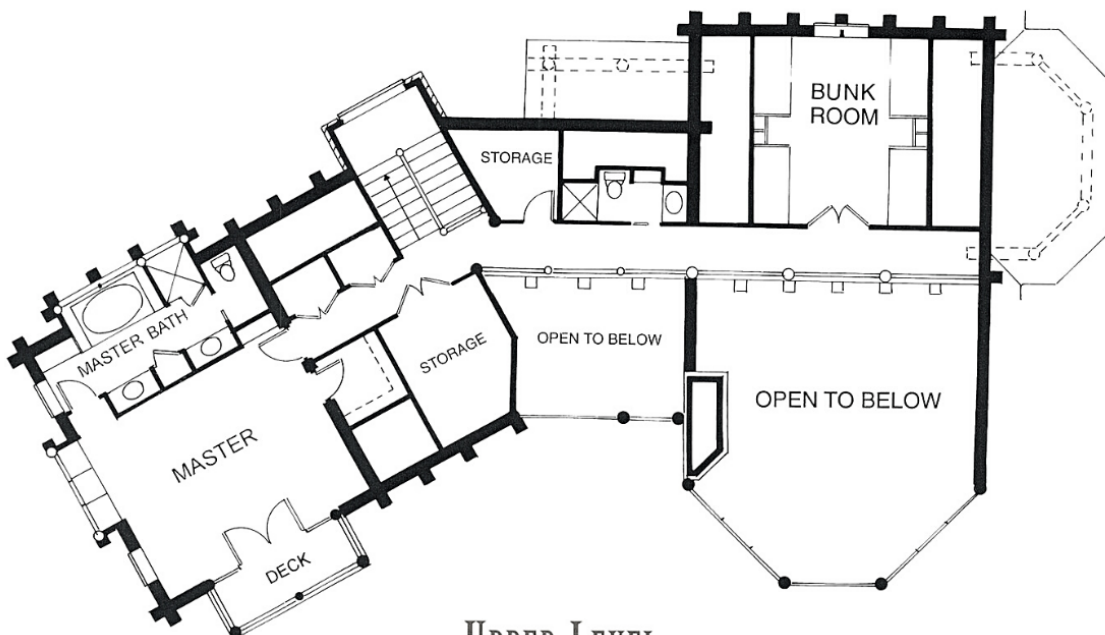

THE TELLURIDE

MAIN LEVEL

THE TELLURIDE

This spacious, three-level home combines contemporary styling with a rustic feel. The main floor has three bedrooms, a kitchen/dining area, laundry facilities and great room. Upstairs: an honest-to-goodness bunkroom, plus bathroom, and storage area. And on the lower level: a huge family room, a media room, a full bath, wet bar and an additional fireplace.

TOTAL LIVING AREA: 5,209 SQUARE FEET.

LOWER LEVEL

UPPER LEVEL