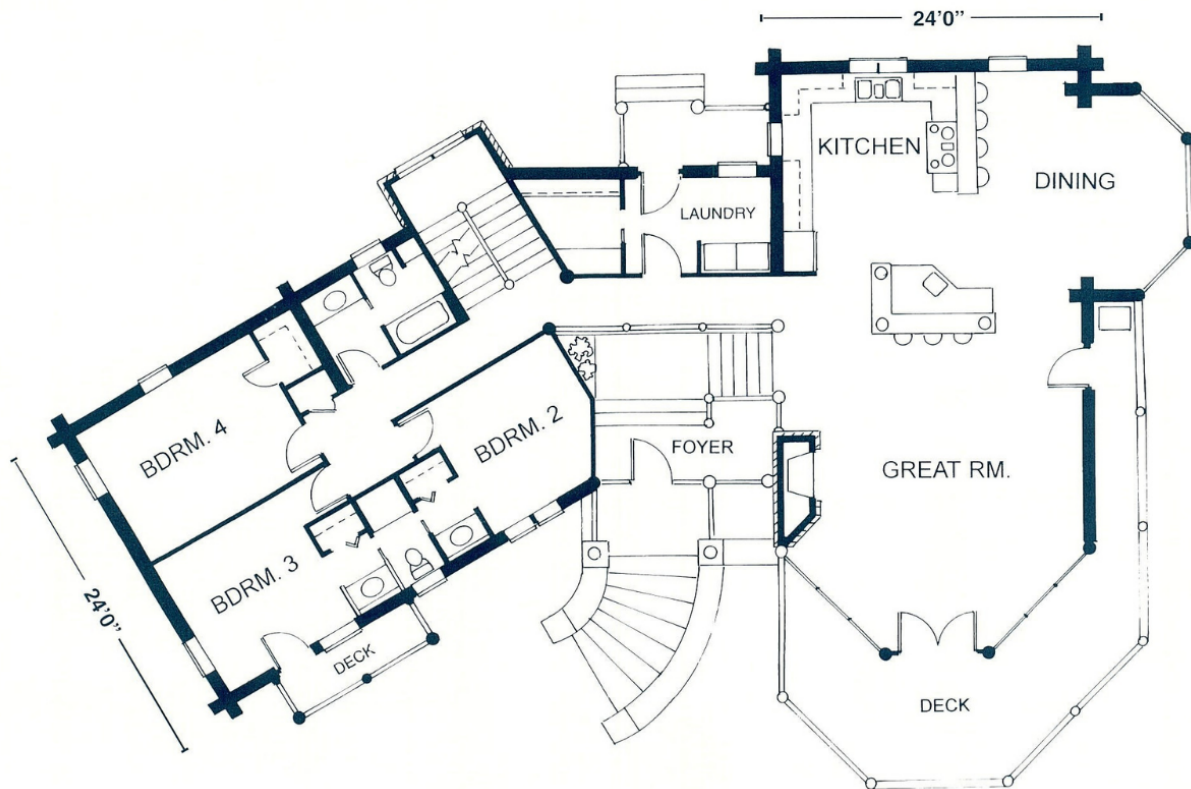

THE TELLURIDE

MAIN LEVEL

THE TELLURIDE

This spacious, three-level home combines contemporary styling with a rustic feel. The main floor has three bedrooms, a kitchen/dining area, laundry facilities and great room. Upstairs: an honest-to-goodness bunkroom, plus bathroom, and storage area. And on the lower level: a huge family room, a media room, a full bath, wet bar and an additional fireplace.

TOTAL LIVING AREA: 5,209 SQUARE FEET.

LOWER LEVEL

UPPER LEVEL