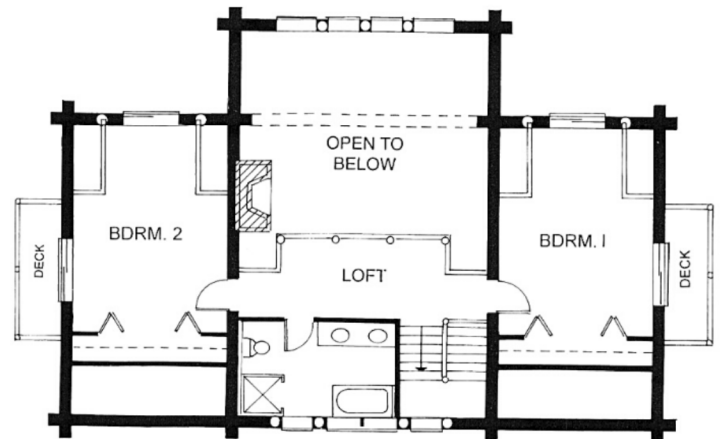

THE SOLITUDE

FRONT VIEW

REAR VIEW

THE SOLITUDE

This intelligent, open plan offers a wraparound porch and deck. Its great room is bathed in sunlight, while the fireplace is centrally located for cool days and wintry nights. Its master bedroom is private yet accessible from the main level, and its upstairs bedrooms include charming dormers and balconies.

TOTAL LIVING AREA: 1,980 SQUARE FEET + LOWER LEVEL

MAIN LEVEL

LOWER LEVEL

UPPER LEVEL