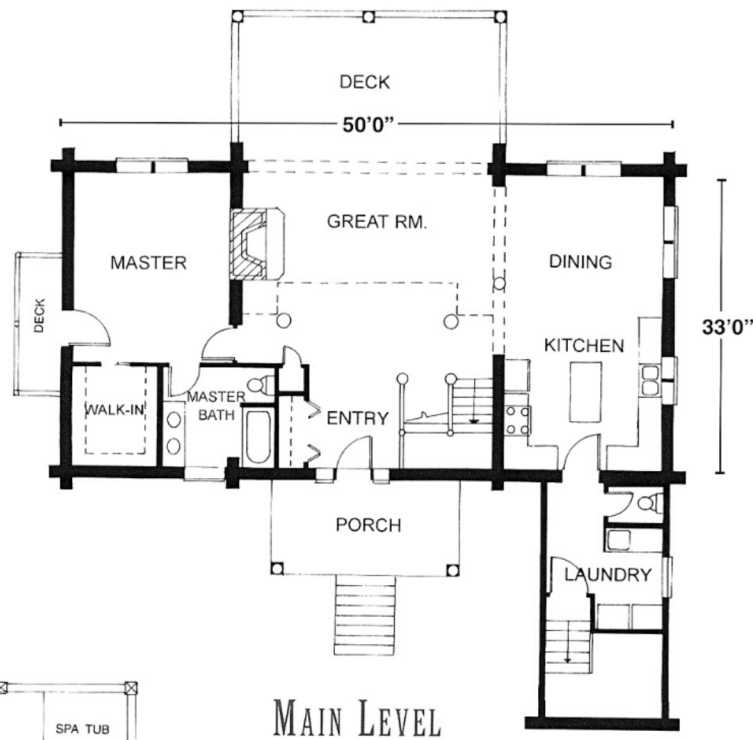

THE SOLITUDE

FRONT VIEW

REAR VIEW

THE SOLITUDE

This intelligent, open plan offers a wraparound porch and deck. Its great room is bathed in sunlight, while the fireplace is centrally located for cool days and wintry nights. Its master bedroom is private yet accessible from the main level, and its upstairs bedrooms include charming dormers and balconies.

TOTAL LIVING AREA: 1,980 SQUARE FEET + LOWER LEVEL

MAIN LEVEL

LOWER LEVEL

UPPER LEVEL