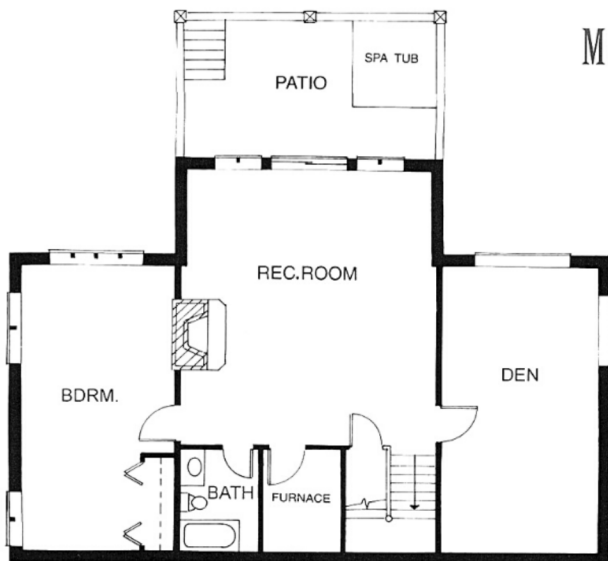

THE SOLITUDE

FRONT VIEW

REAR VIEW

THE SOLITUDE

This intelligent, open plan offers a wraparound porch and deck. Its great room is bathed in sunlight, while the fireplace is centrally located for cool days and wintry nights. Its master bedroom is private yet accessible from the main level, and its upstairs bedrooms include charming dormers and balconies.

TOTAL LIVING AREA: 1,980 SQUARE FEET + LOWER LEVEL

MAIN LEVEL

LOWER LEVEL

UPPER LEVEL