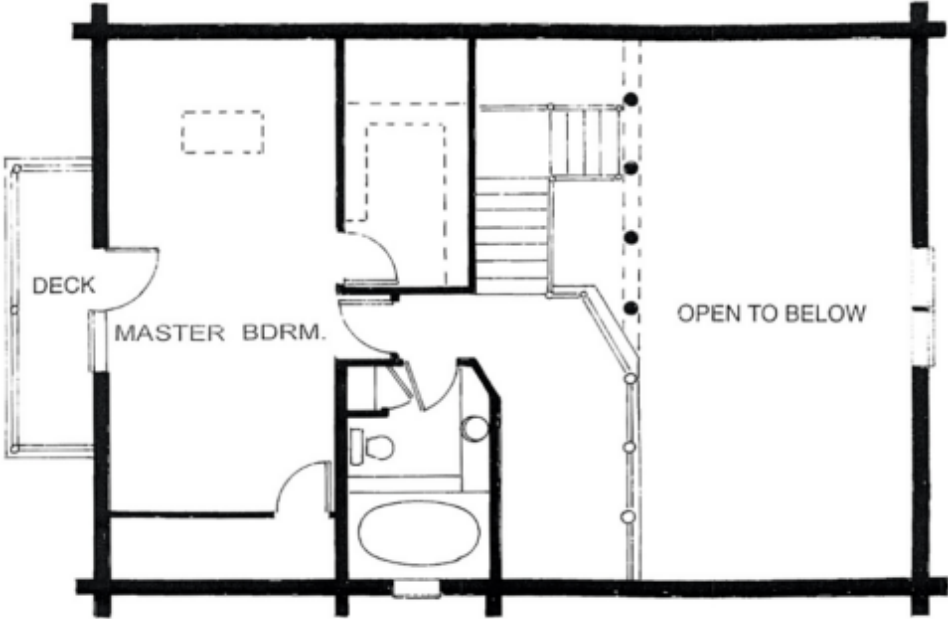

# THE RIVER HOUSE

This is one of the most popular homes ever. Its convenient floorplan allows ease of living...not too big or too small. With a walkout basement and large deck around the main floor, this house brings the outside in. Besides the greatroom and kitchen, there are two cozy bedrooms, laundry and a radiant sunroom on the main floor. In the loft you'll find the private master suite with its own private deck.

TOTAL LIVING AREA: 1,890 SQUARE FEET + UNFINISHED LOWER LEVEL

# THE RIVER HOUSE

UPPER LEVEL