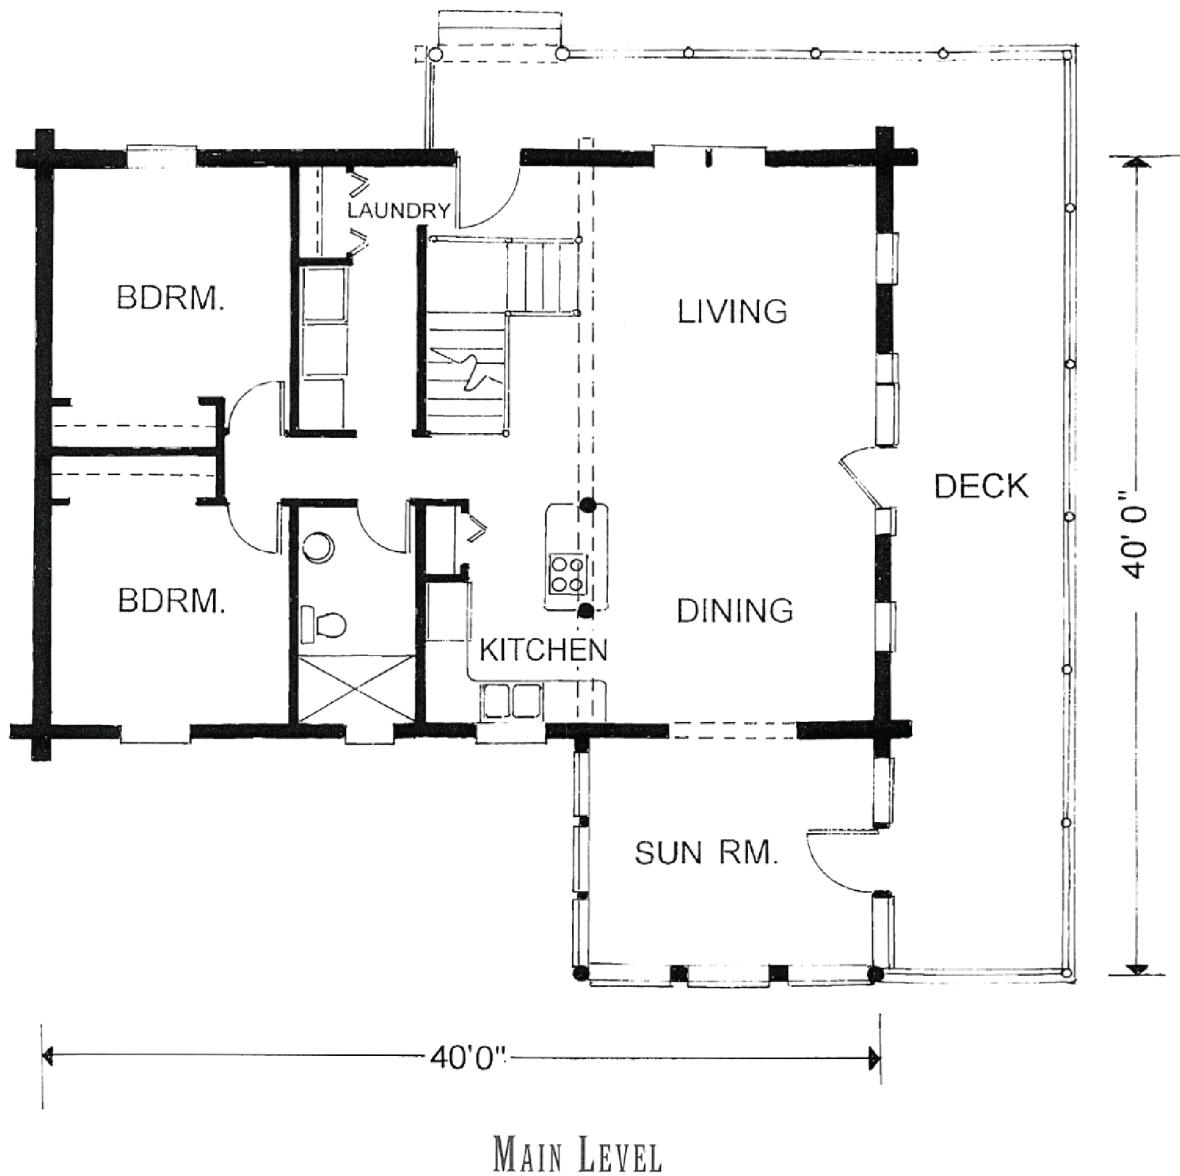

# THE RIVER HOUSE

This is one of the most popular homes ever. Its convenient floorplan allows ease of living...not too big or too small. With a walkout basement and large deck around the main floor, this house brings the outside in. Besides the greatroom and kitchen, there are two cozy bedrooms, laundry and a radiant sunroom on the main floor. In the loft you'll find the private master suite with its own private deck.

TOTAL LIVING AREA: 1,890 SQUARE FEET + UNFINISHED LOWER LEVEL

# THE RIVER HOUSE

UPPER LEVEL