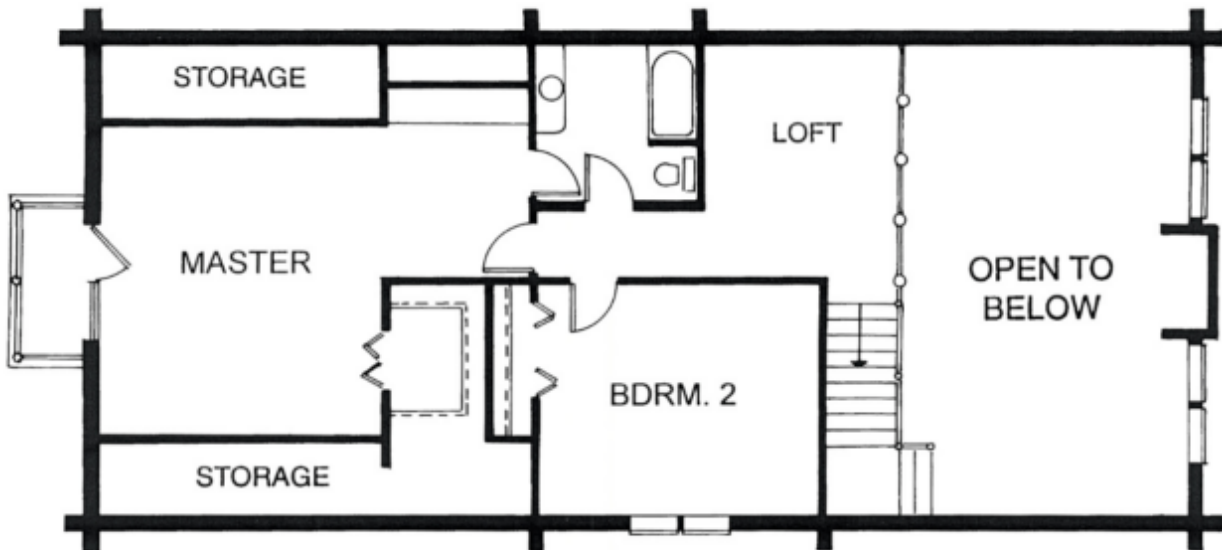

THE PINTLER

THE PINTLER

With two covered porches, three bedrooms and a greatroom with a vaulted ceiling, this distinctive home has room to spare. The attached 2-car garage allows easy access for inclement weather.

TOTAL LIVING AREA: 1,750 SQUARE FEET.

MAIN LEVEL