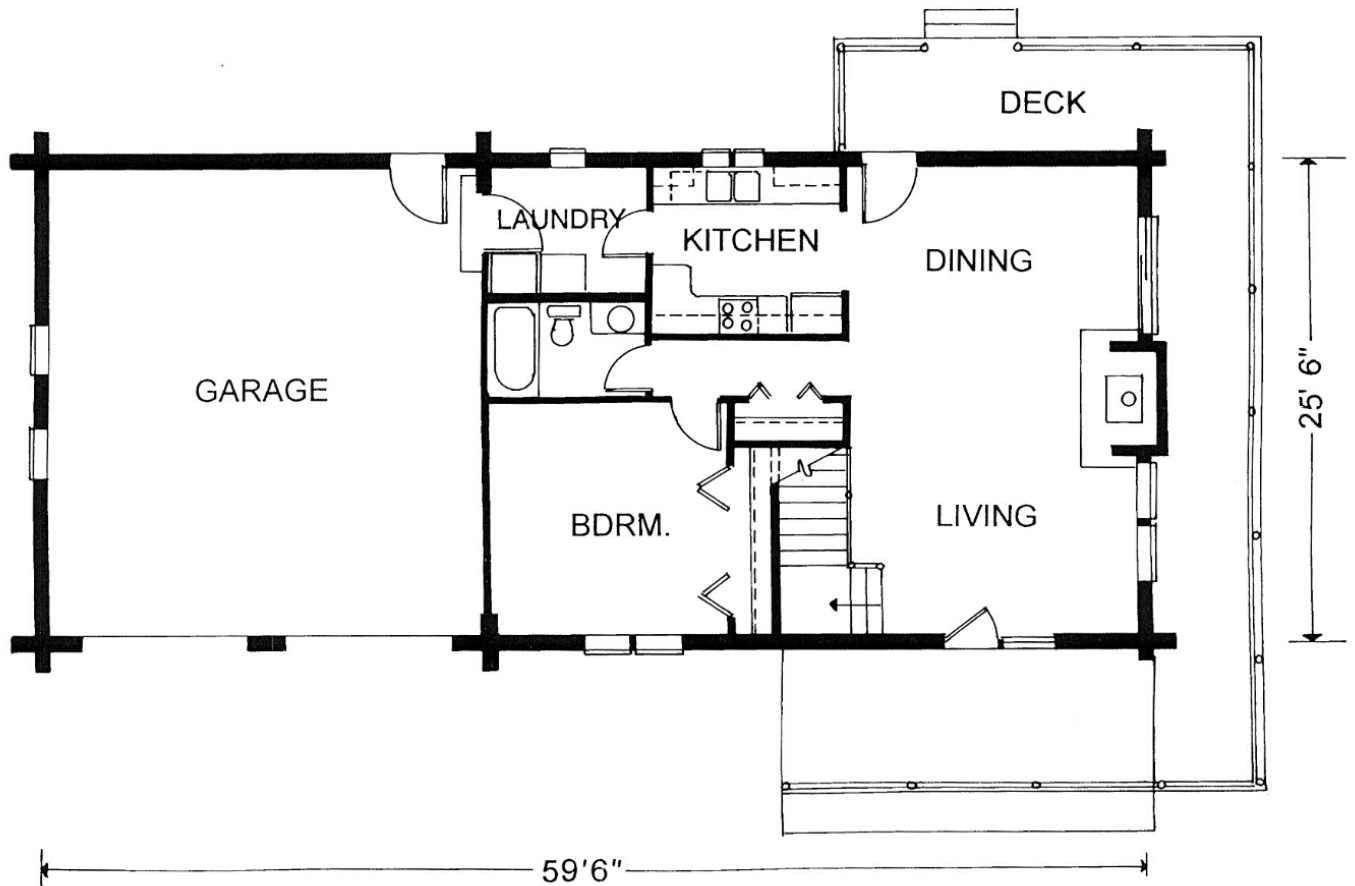

THE PINTLER

THE PINTLER

With two covered porches, three bedrooms and a greatroom with a vaulted ceiling, this distinctive home has room to spare. The attached 2-car garage allows easy access for inclement weather.

TOTAL LIVING AREA: 1,750 SQUARE FEET.

MAIN LEVEL