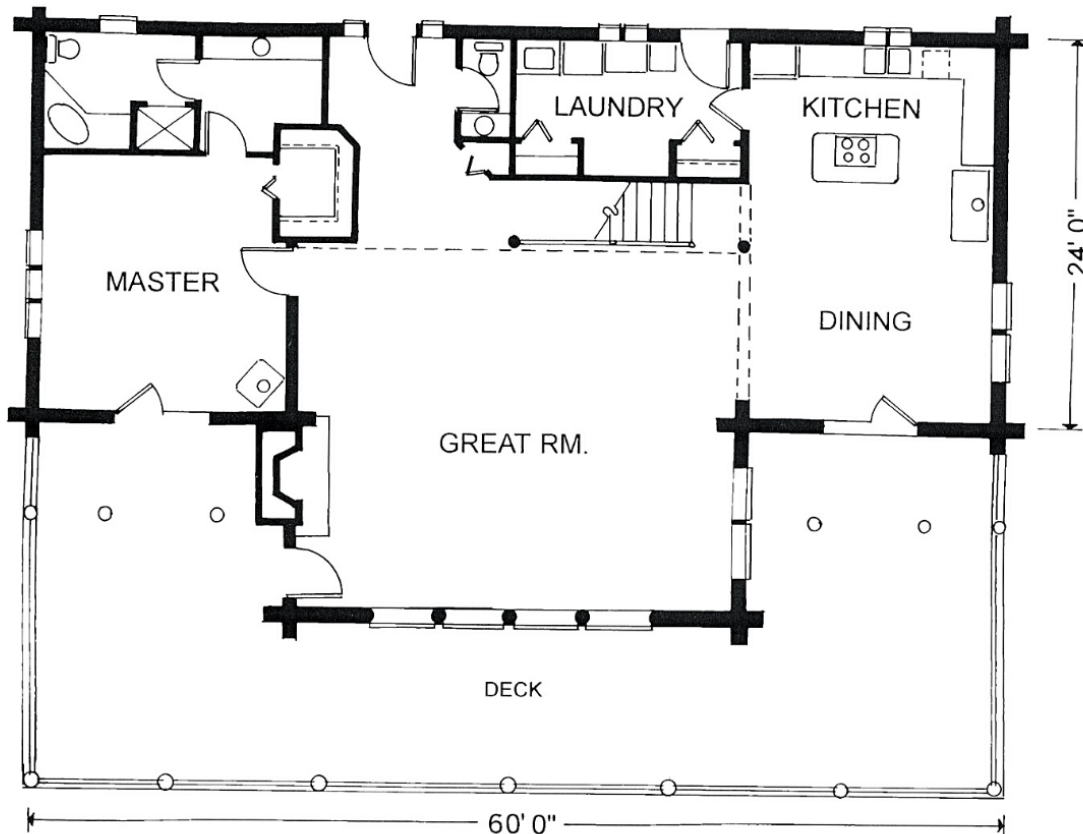

THE LOST TRAIL

LOWER LEVEL

THE LOST TRAIL

This home offers sunlight, spaciousness and decks. Its great room has vaulted ceilings and generous windows. An optional walkout, full size basement provides an additional 1776 square feet of living space without sacrificing privacy.

TOTAL LIVING AREA: 2,106 SQUARE FEET + UNFINISHED LOWER LEVEL

UPPER LEVEL

MAIN LEVEL