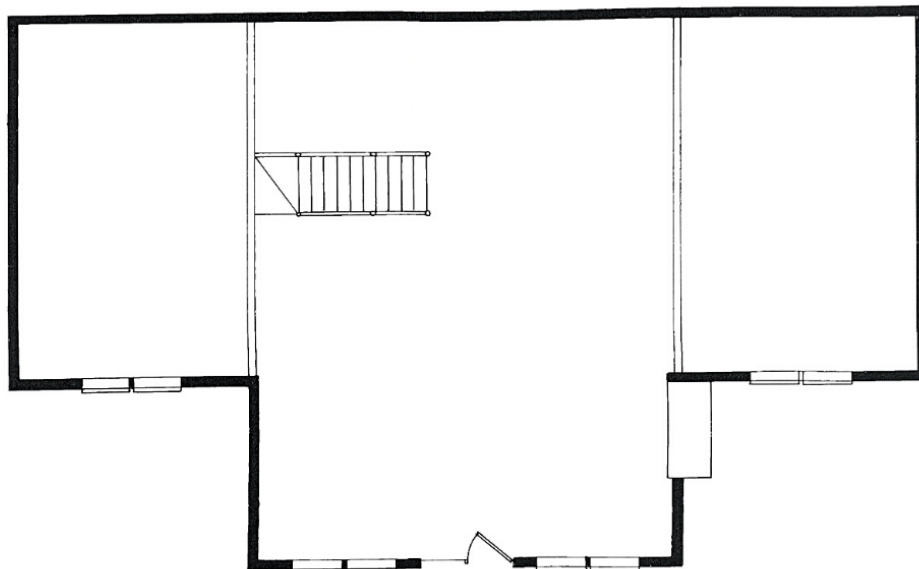

THE LOST TRAIL

LOWER LEVEL

THE LOST TRAIL

This home offers sunlight, spaciousness and decks. Its great room has vaulted ceilings and generous windows. An optional walkout, full size basement provides an additional 1776 square feet of living space without sacrificing privacy.

TOTAL LIVING AREA: 2,106 SQUARE FEET + UNFINISHED LOWER LEVEL

UPPER LEVEL

MAIN LEVEL