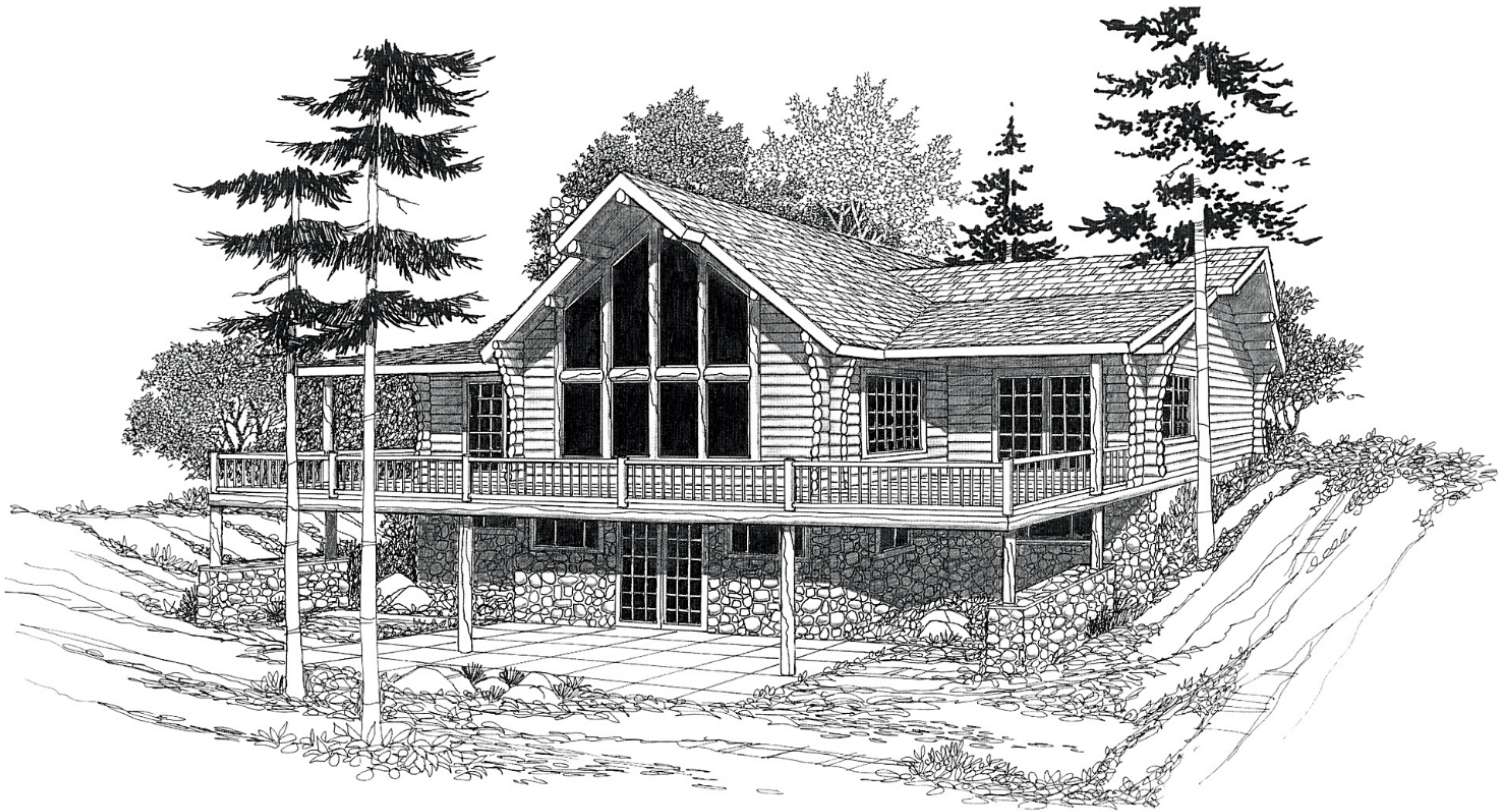

THE LOST TRAIL

LOWER LEVEL

THE LOST TRAIL

This home offers sunlight, spaciousness and decks. Its great room has vaulted ceilings and generous windows. An optional walkout, full size basement provides an additional 1776 square feet of living space without sacrificing privacy.