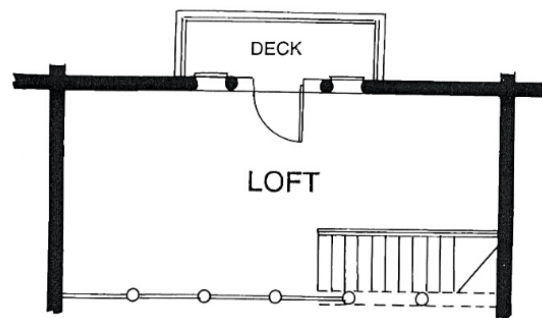

THE LOST TRAIL

This home offers sunlight, spaciousness and decks. Its great room has vaulted ceilings and generous windows. An optional walkout, full size basement provides an additional 1776 square feet of living space without sacrificing privacy.

TOTAL LIVING AREA: 2,106 SQUARE FEET + UNFINISHED LOWER LEVEL

UPPER LEVEL