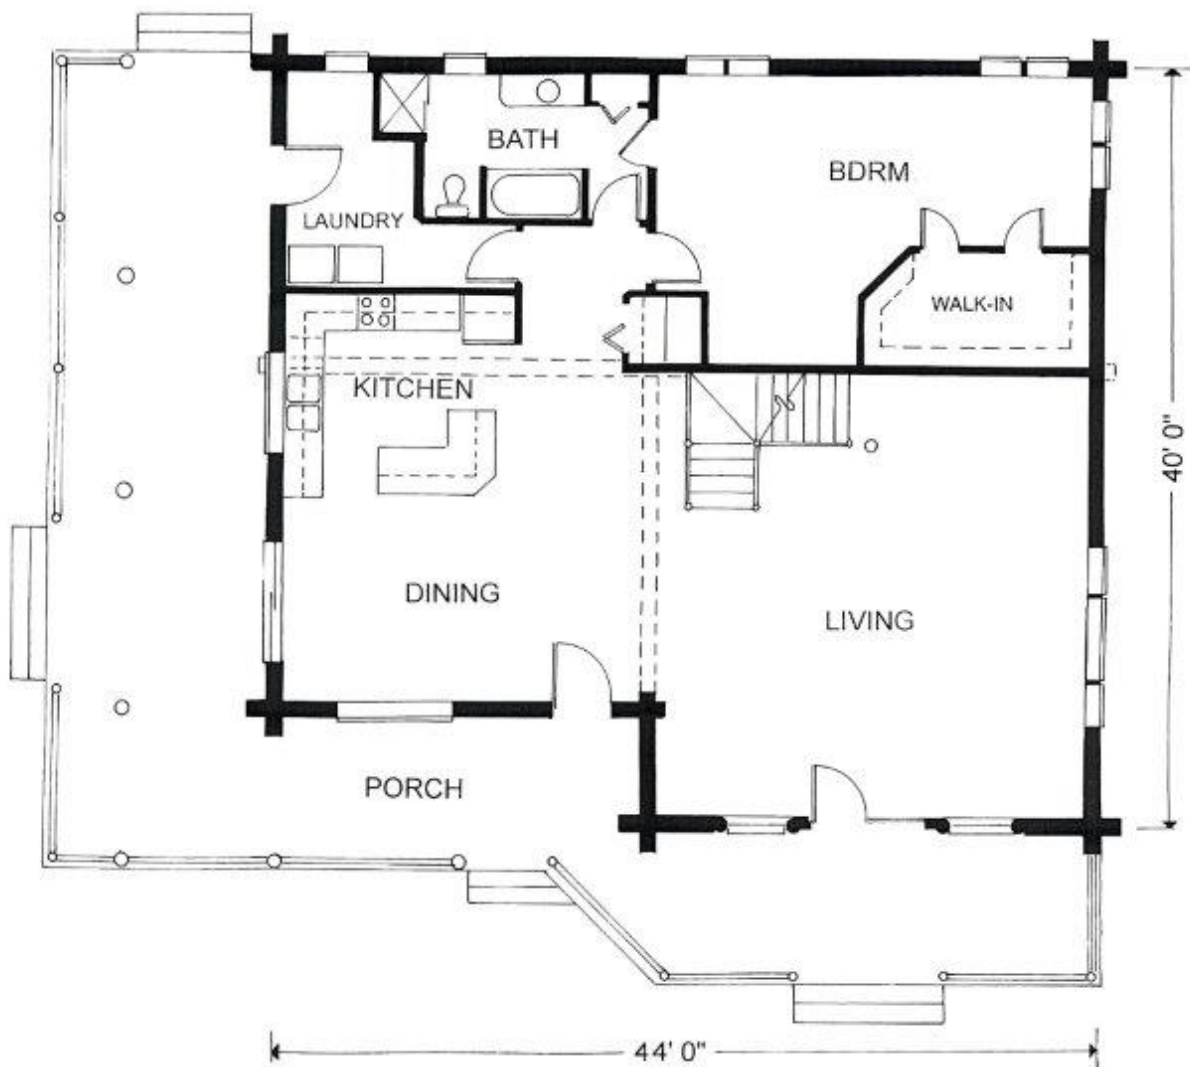

THE INDIAN PRAIRIE

UPPER LEVEL

THE INDIAN PRAIRIE

This spacious, light-filled contemporary design features a large great-room, open kitchen and a comfortable dining area.

TOTAL LIVING AREA: 1,855 SQUARE FEET

MAIN LEVEL