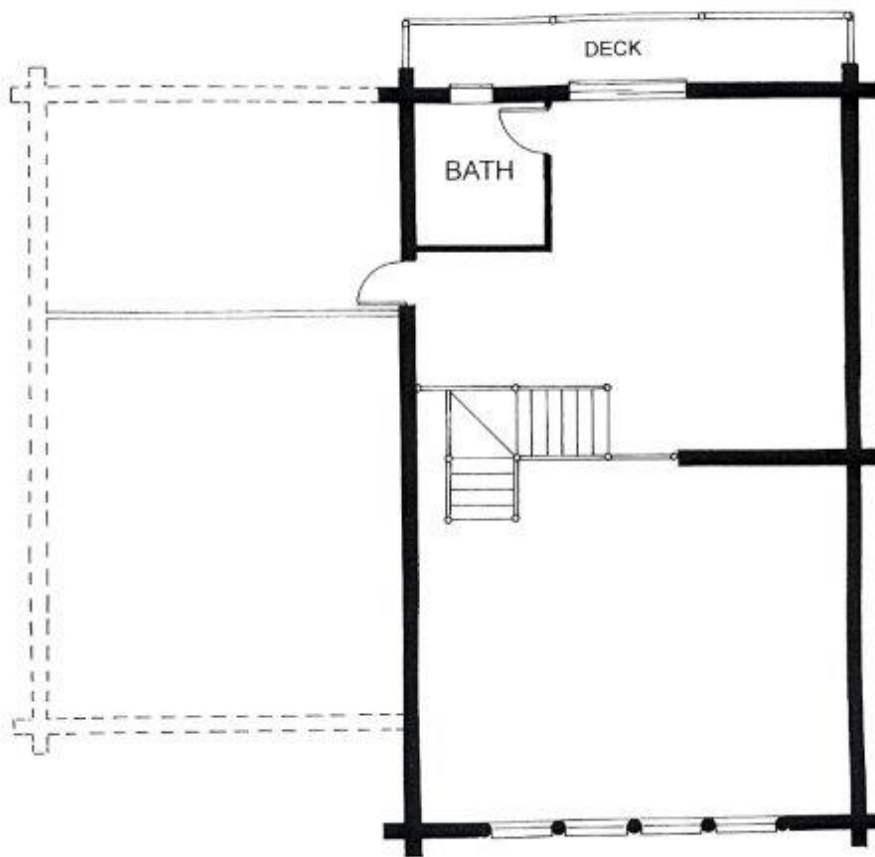

THE INDIAN PRAIRIE

UPPER LEVEL

THE INDIAN PRAIRIE

This spacious, light-filled contemporary design features a large great-room, open kitchen and a comfortable dining area.

TOTAL LIVING AREA: 1,855 SQUARE FEET

MAIN LEVEL