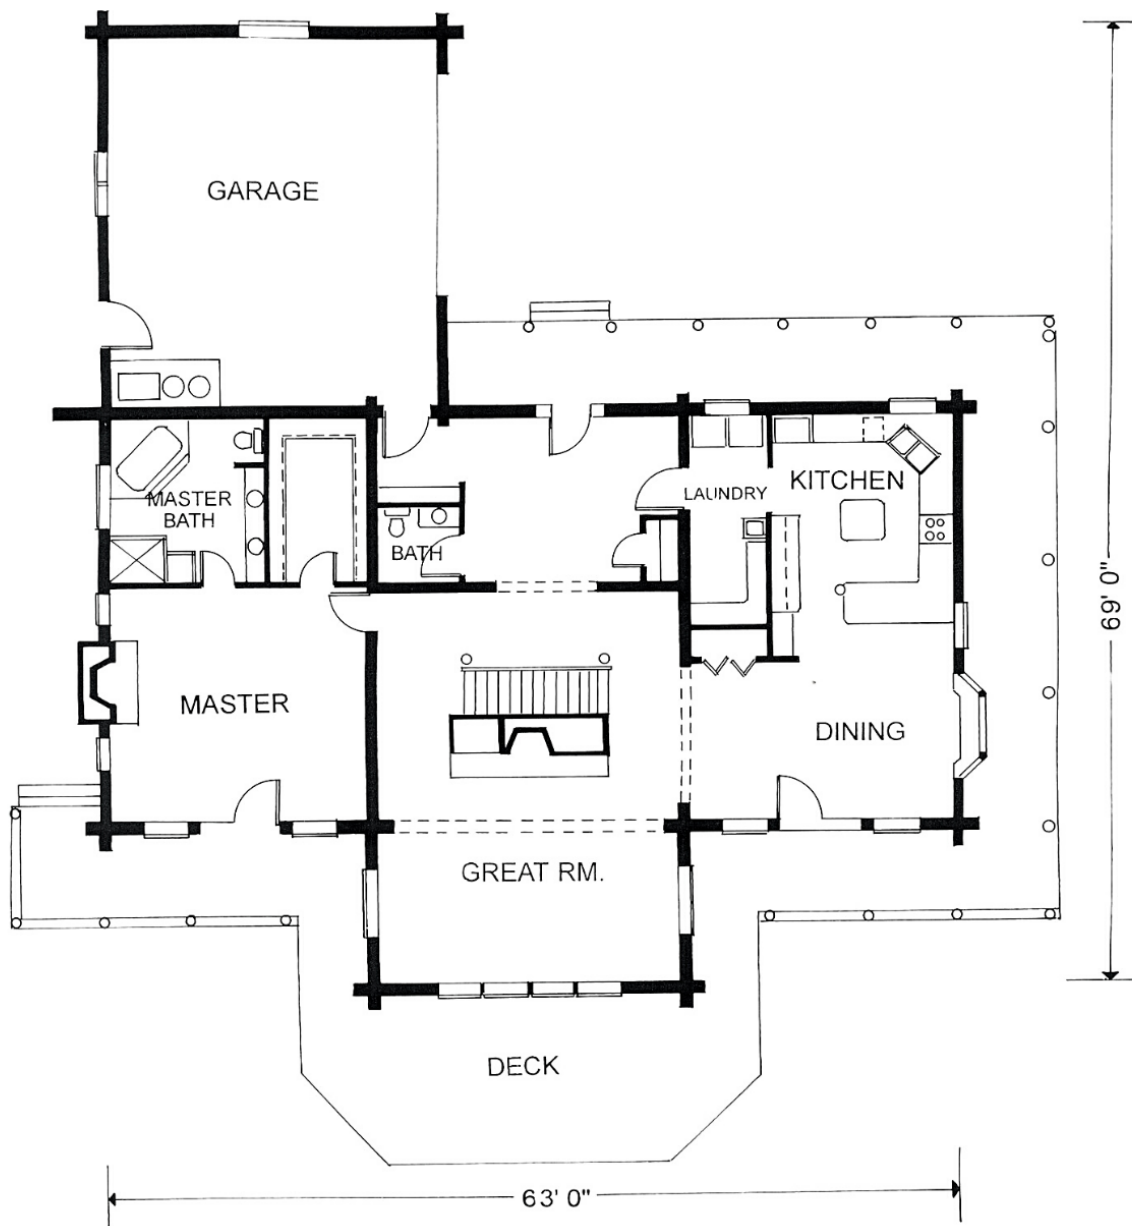

# THE GRAND TETON

# THE GRAND TETON

This home has plenty of elbow room, thanks to a large deck, three bedrooms, a large office and a roomy garage. Yet a fireplace in the master bedroom and a fireplace in the greatroom helps keep things cozy.

TOTAL LIVING AREA: 3,522 SQUARE FEET.

MAIN LEVEL