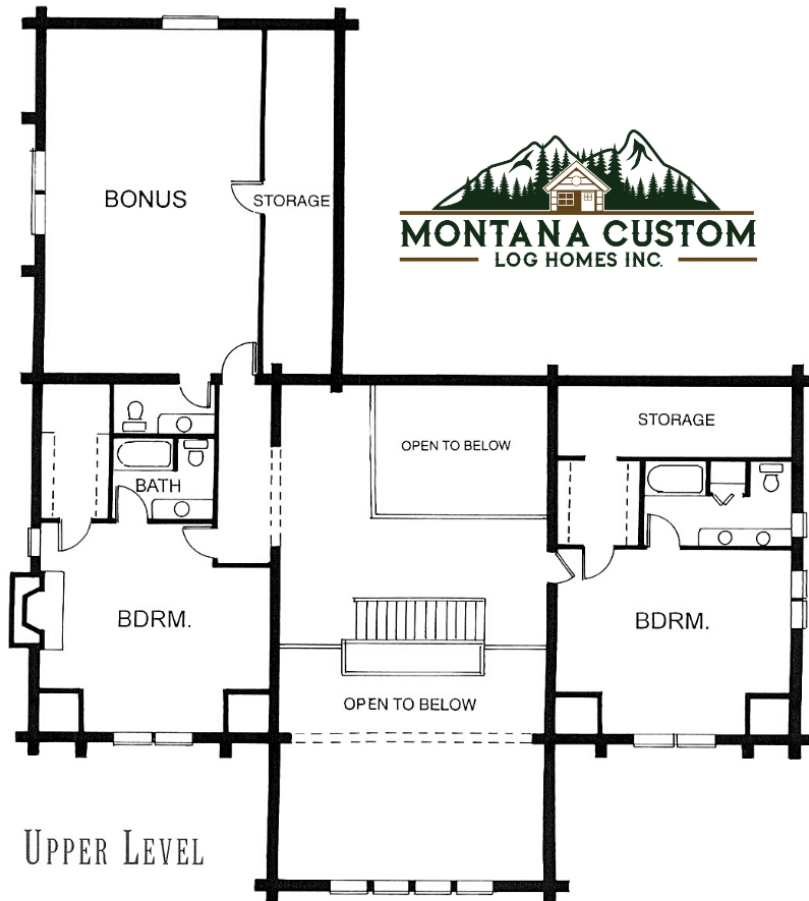

# THE GRAND TETON

# THE GRAND TETON

This home has plenty of elbow room, thanks to a large deck, three bedrooms, a large office and a roomy garage. Yet a fireplace in the master bedroom and a fireplace in the greatroom helps keep things cozy.

TOTAL LIVING AREA: 3,522 SQUARE FEET.

MAIN LEVEL