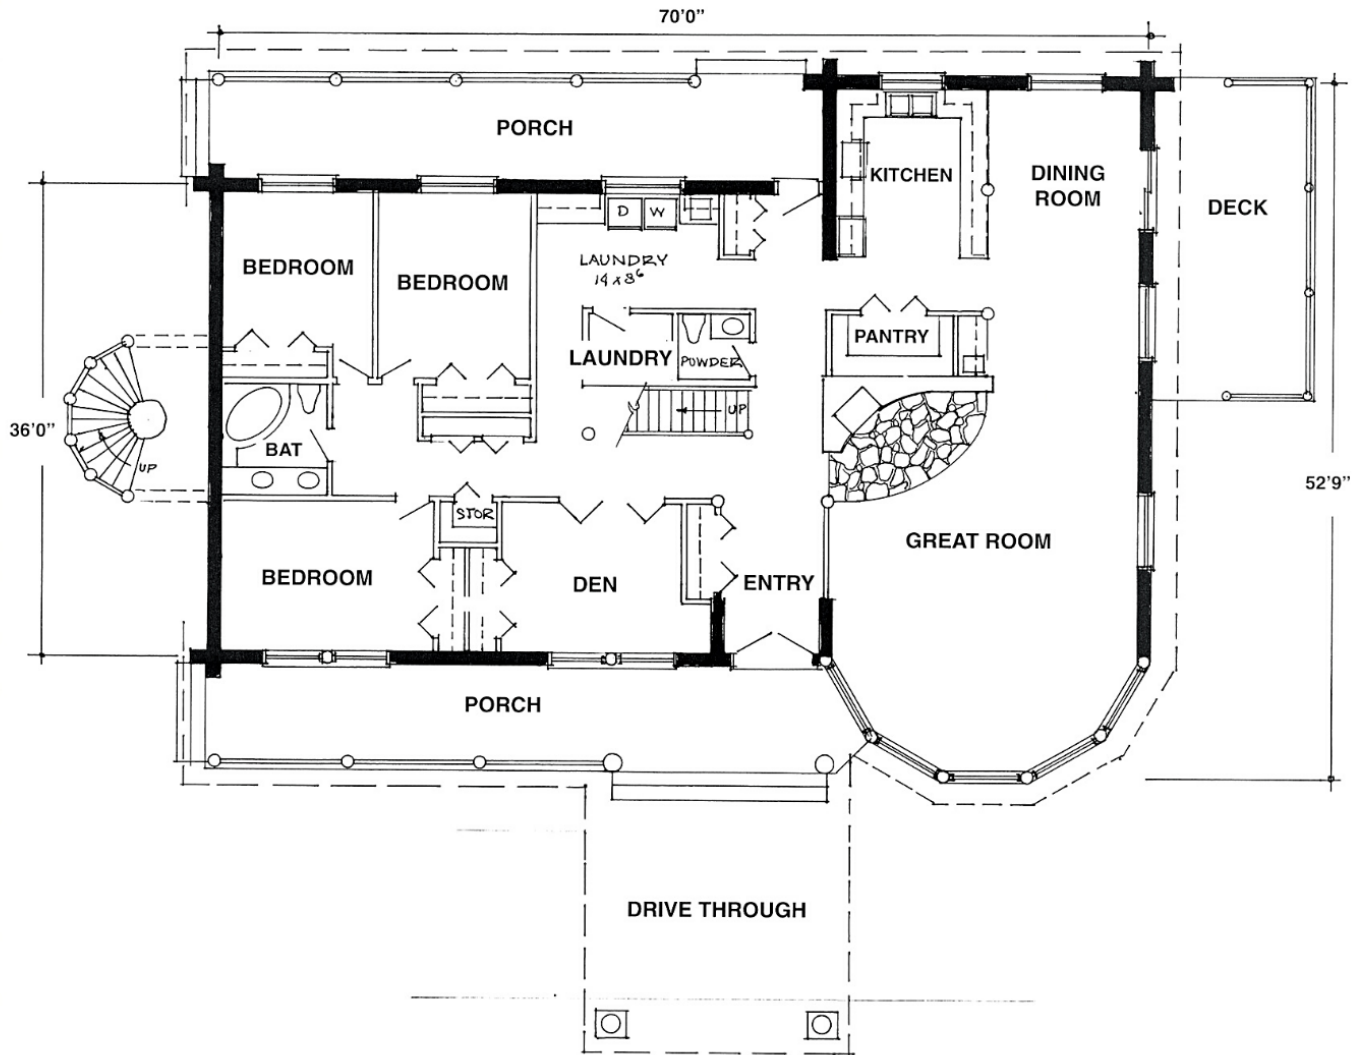

THE BITTERROOT

An ideal design for family or business. This home's enormous great-room is surrounded by windows. A spiral log staircase leads to the master bedroom, which has a private library. Generous space is provided for the laundry, storage and pantry areas.

TOTAL LIVING AREA: 4,300 SQUARE FEET.

MAIN LEVEL

THE BITTERROOT

UPPER LEVEL