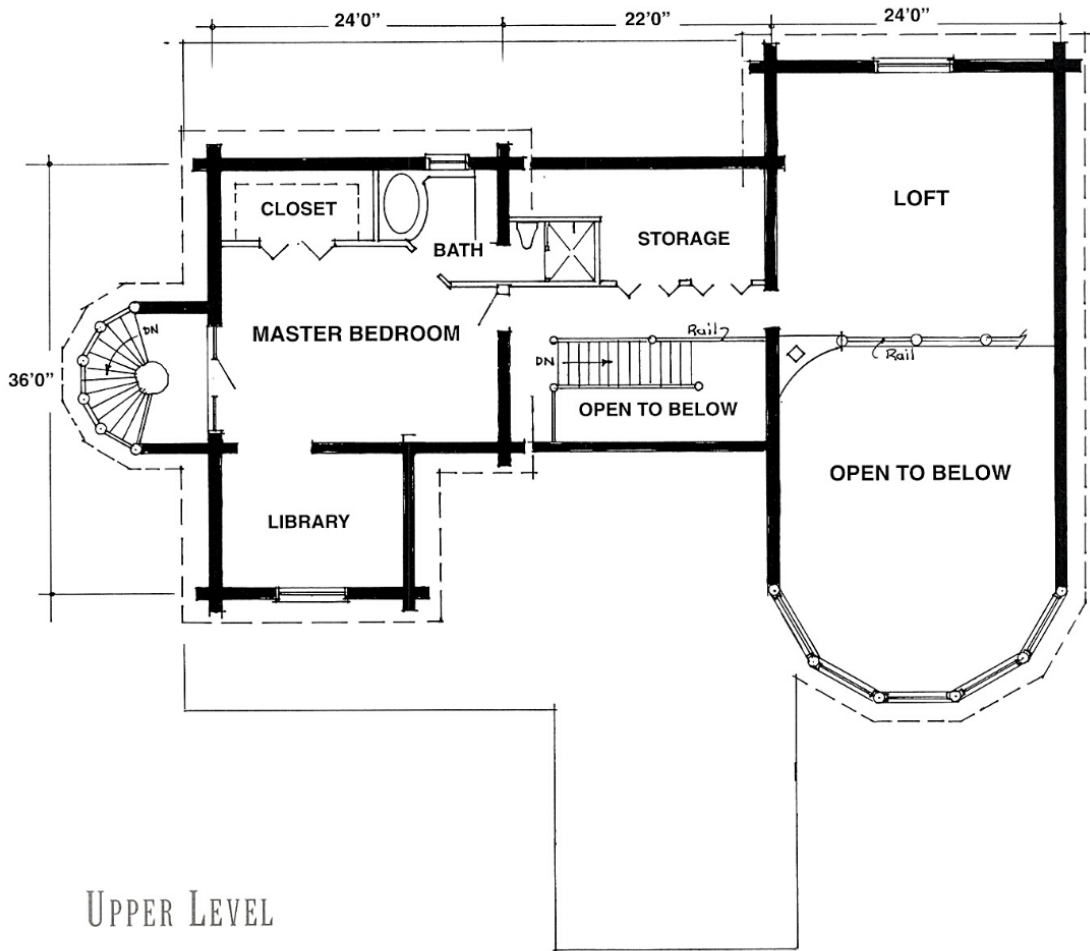

THE BITTERROOT

An ideal design for family or business. This home's enormous great-room is surrounded by windows. A spiral log staircase leads to the master bedroom, which has a private library. Generous space is provided for the laundry, storage and pantry areas.

TOTAL LIVING AREA: 4,300 SQUARE FEET.

MAIN LEVEL

THE BITTERROOT

UPPER LEVEL