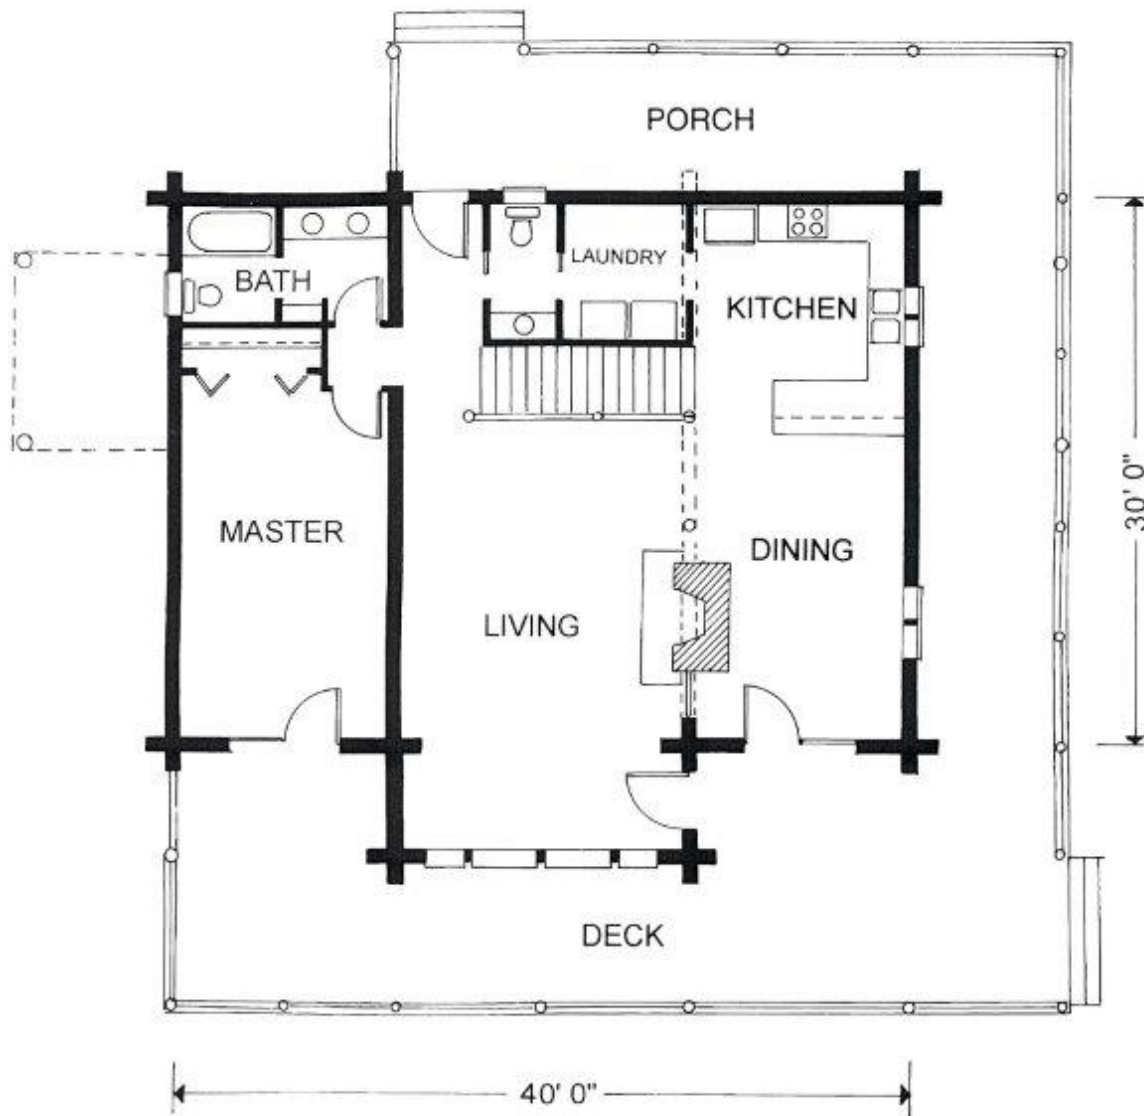

THE BANNACK

UPPER LEVEL

THE BANNACK

With a wraparound deck, massive fireplace, and private balconies for its upstairs bedrooms, this house makes elegant use of its generous space.

TOTAL LIVING AREA: 1,838 SQUARE FEET.

MAIN LEVEL