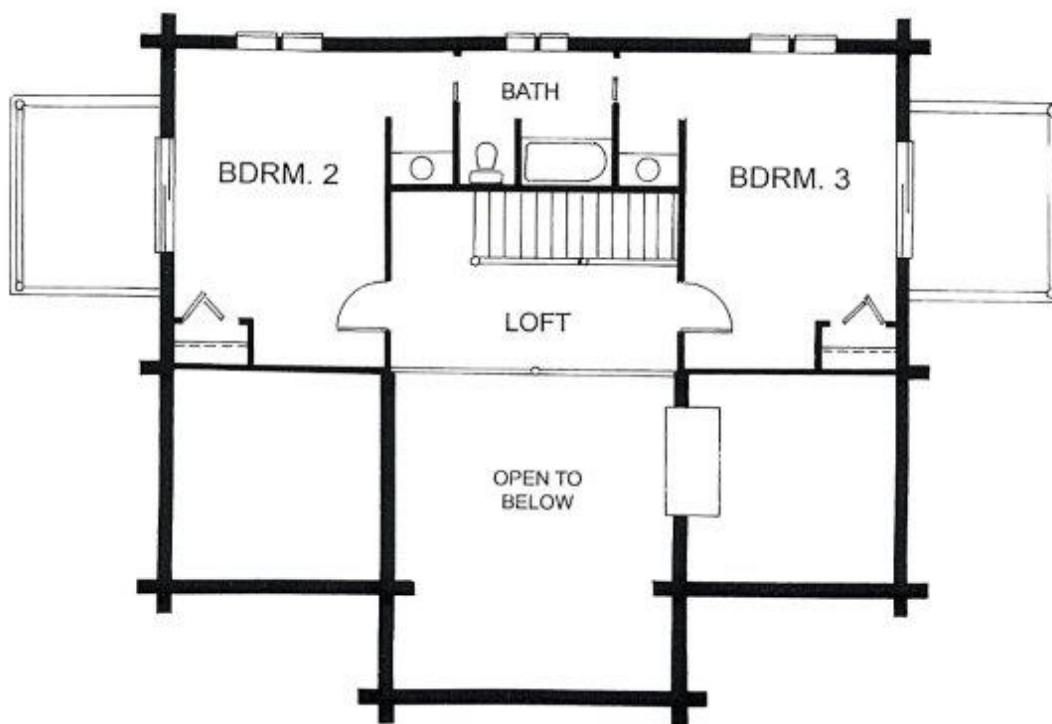

THE BANNACK

UPPER LEVEL

THE BANNACK

With a wraparound deck, massive fireplace, and private balconies for its upstairs bedrooms, this house makes elegant use of its generous space.

TOTAL LIVING AREA: 1,838 SQUARE FEET.

MAIN LEVEL