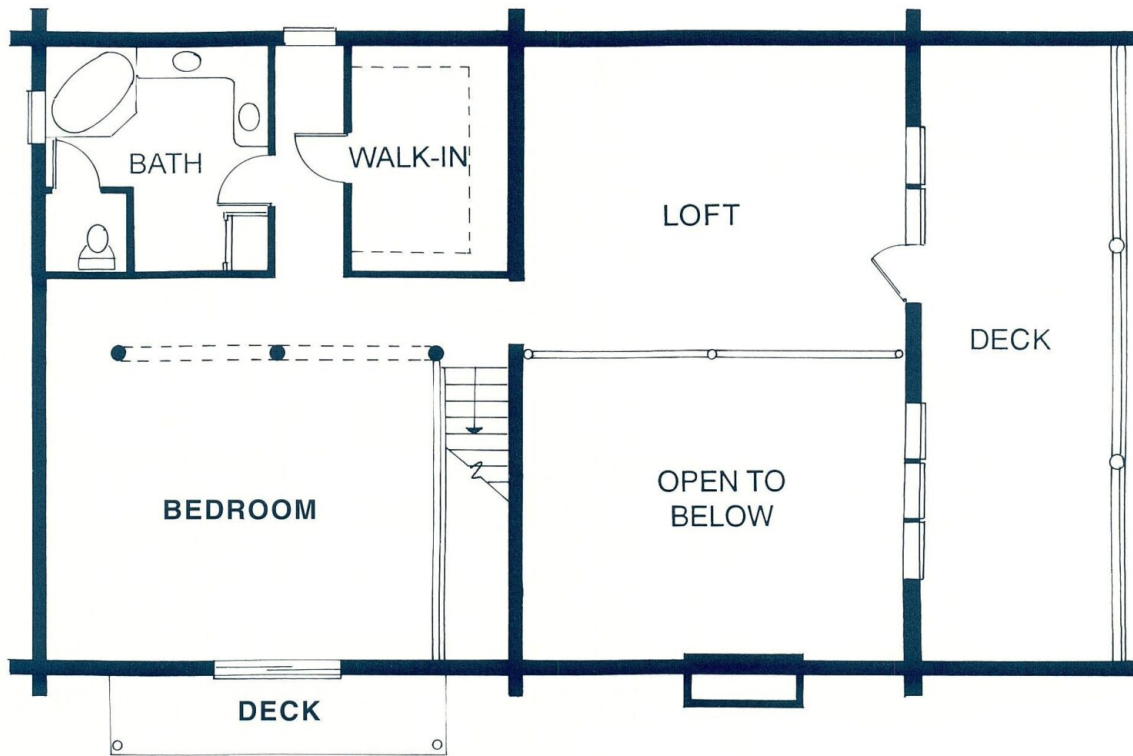

THE ADIRONDACK

UPPER LEVEL

THE ADIRONDACK

This comfortable home features a balcony outside the master suite. Its greatroom has a house-warming fireplace, and outside the door is a covered two-story porch. Also featured: a large kitchen, dining room, laundry rooms, and lower level walkout.

TOTAL LIVING AREA: 2,382 SQUARE FEET. + UNFINISHED LOWER LEVEL